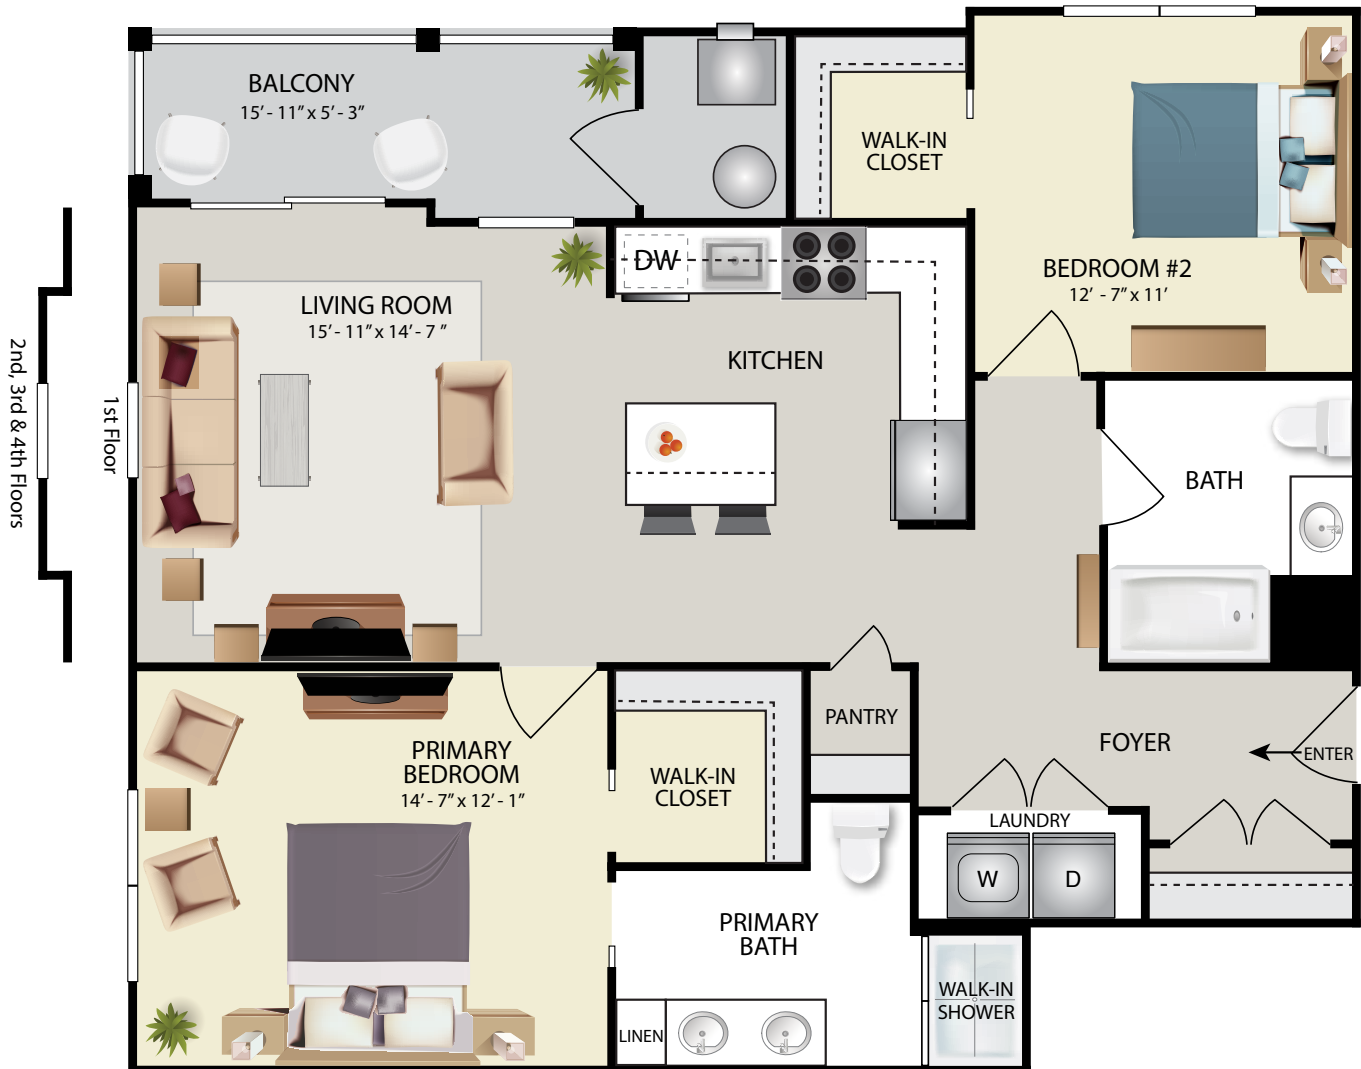

Jade

- 1,073 - 1,081 sq. ft.
- 2 Bedroom
- 2 Bath
- Balcony - 97 sq. ft.

Building Key

Plans and furnishings are for marketing purposes only, and are not to scale. Please inspect construction, subdivision, utility, landscape and other plans available through leasing center for complete and specific information. Actual locations may vary and items shown or not shown on this place are subject to errors, omissions and field changes.

*All units can be reasonably adapted for handicap accessibility for an extra charge.